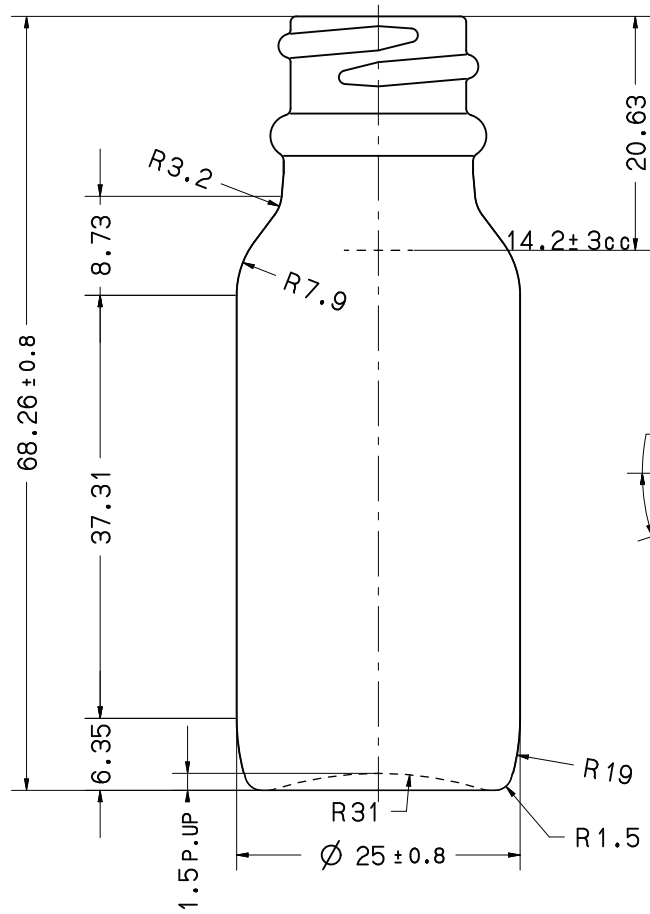

# 105889

0.5 oz. Amber Glass Boston Round Bottle  
K.G. International - sales@kgint.com - +1 305 499-9816

FINISH DETAILS  
SCALE 3:1

START OF THD. ....0.86 +0.33/-0.3  
NO. OF TURNS.....1.0  
T.P.I. ....8

DEPRESS THREAD AT SEAM