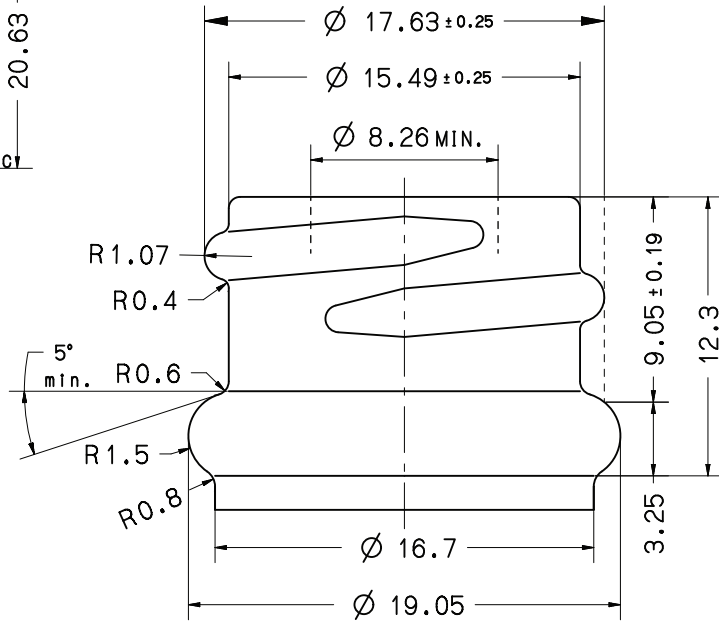

# 105889

0.5 oz. Amber Glass Boston Round Bottle  
K.G. International - sales@kgint.com - +1 305 499-9816

FINISH DETAILS  
SCALE 3:1

START OF THD. ....0.86 +0.33/-0.3  
NO. OF TURNS.....1.0  
T.P.I. ....8

DEPRESS THREAD AT SEAM